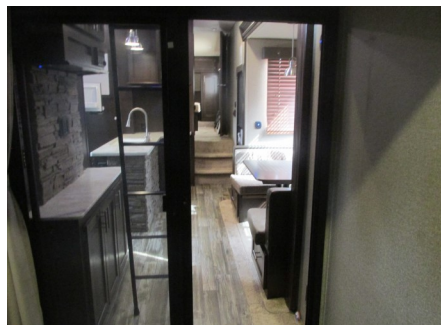

2017 Forest River Wolfpack 325 39' 5th Wheel Toy Hauler

\$31,800

- 2 slides w/ power awnings
- Garage has sofa to queen bed
- Sleeps 7
- 1 1/2 baths
- Outside shower/ladder
- Twin bed/storage in loft
- Ramp door
- Blue accent lighting
- Pantry in kitchen
- Much storage
- 2 gas tanks
- Water softener
- Wheel levelers/chocks
- 2 water hoses
- **EXCELLENT CONDITION!**