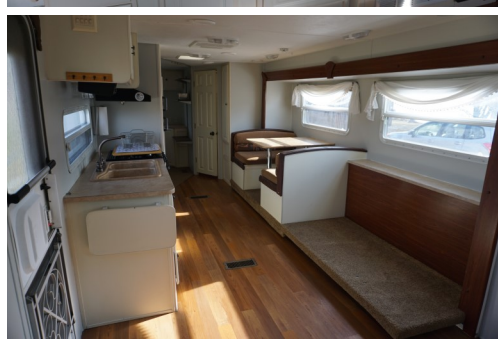

# 2009 34' KEYSTONE OUTBACK

- All new brakes
- Spare tire and hub assy
- Electric jack
- Equalizer hitch
- Upgraded 7000lb axles
- Storage cover included
- Underbody pipes wrapped
- Equipped for winter stays!!!
- 2 slides
- Rear bunkhouse
- Storage galore
- Custom paint
- Bathtub
- Custom blinds
- Custom curtains
- Sleeps 8