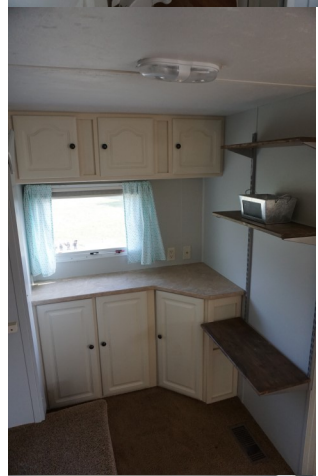

# 2009 34' KEYSTONE OUTBACK

- All new brakes
- Spare tire and hub assy
- Electric jack
- Equalizer hitch
- Upgraded 7000lb axles
- Storage cover included
- Underbody pipes wrapped
- Equipped for winter stays!!!
- 2 slides
- Rear bunkhouse
- Storage galore
- Custom paint
- Bathtub
- Custom blinds
- Custom curtains
- Sleeps 8